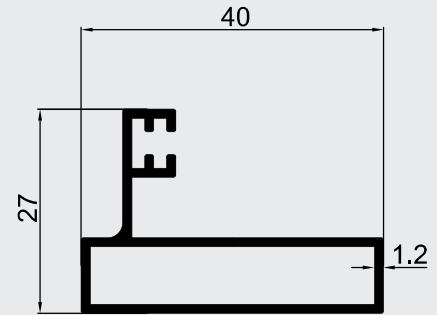

GLS-4002 KG:0.429